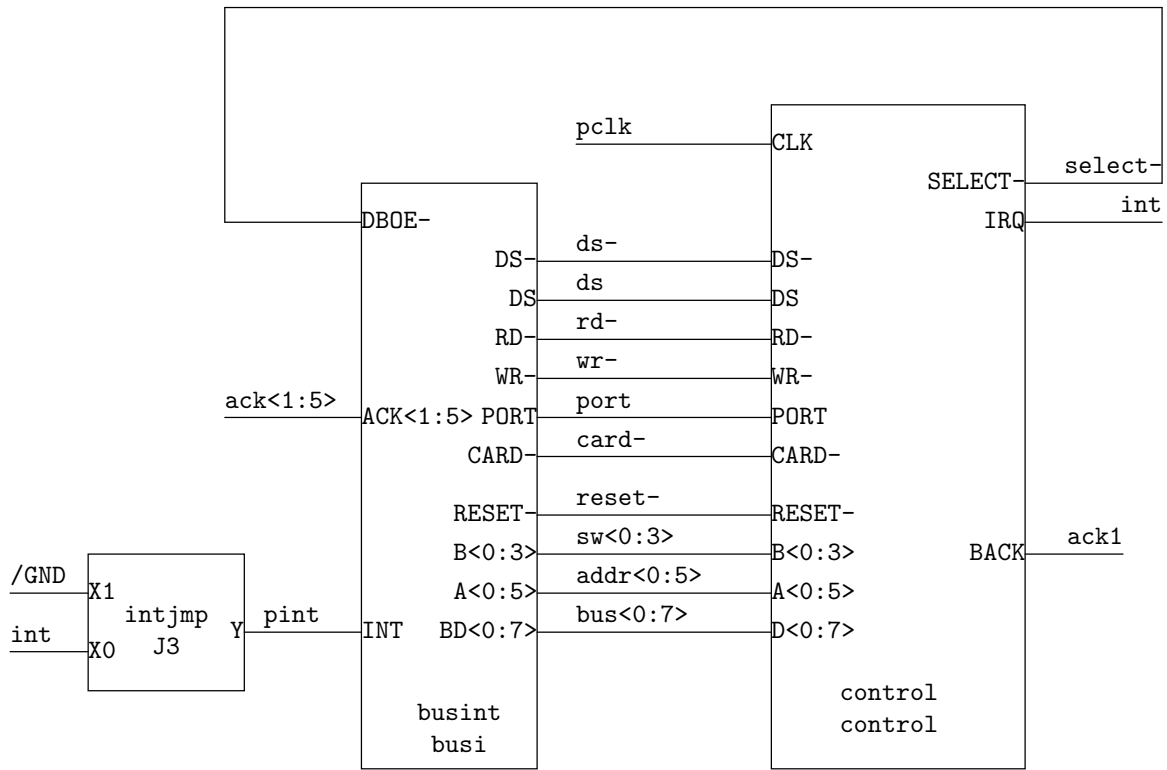

We also needed a miscellaneous I/O card.

- busi Usual gnusic interface
- control The major interconnect macro (note colorburst oscillator)
- generic Gnusic generic (again)
- levelshift SMPTE levelshifters
- smpte Used a SMPTE chip from a magnetic tape manufacturer
- midi MIDI I/O
- midiiio Various bits of MIDI I/O
- mux Strange, a multiplexer?