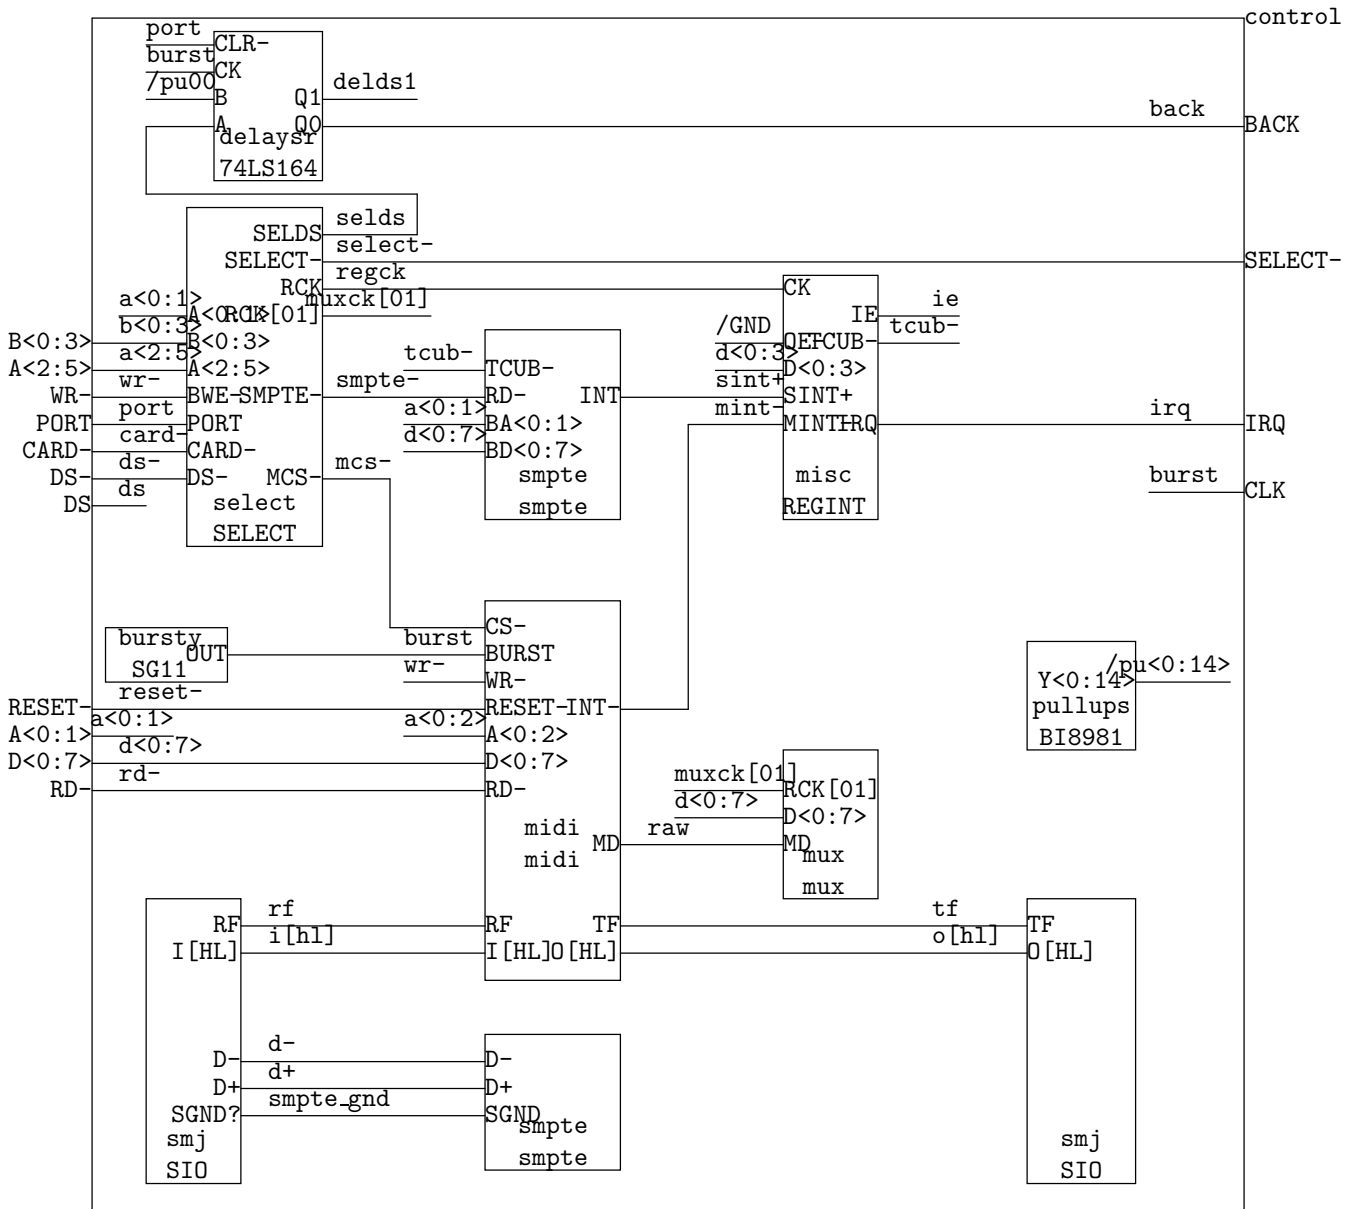

We also needed a miscellaneous I/O card.

- busi Usual gnusic interface
- control The major interconnect macro (note colorburst oscillator)
- generic Gnusic generic (again)
- levelshift SMPTE levelshifters
- smpte Used a SMPTE chip from a magnetic tape manufacturer
- midi MIDI I/O
- midiiio Various bits of MIDI I/O
- mux Strange, a multiplexer?