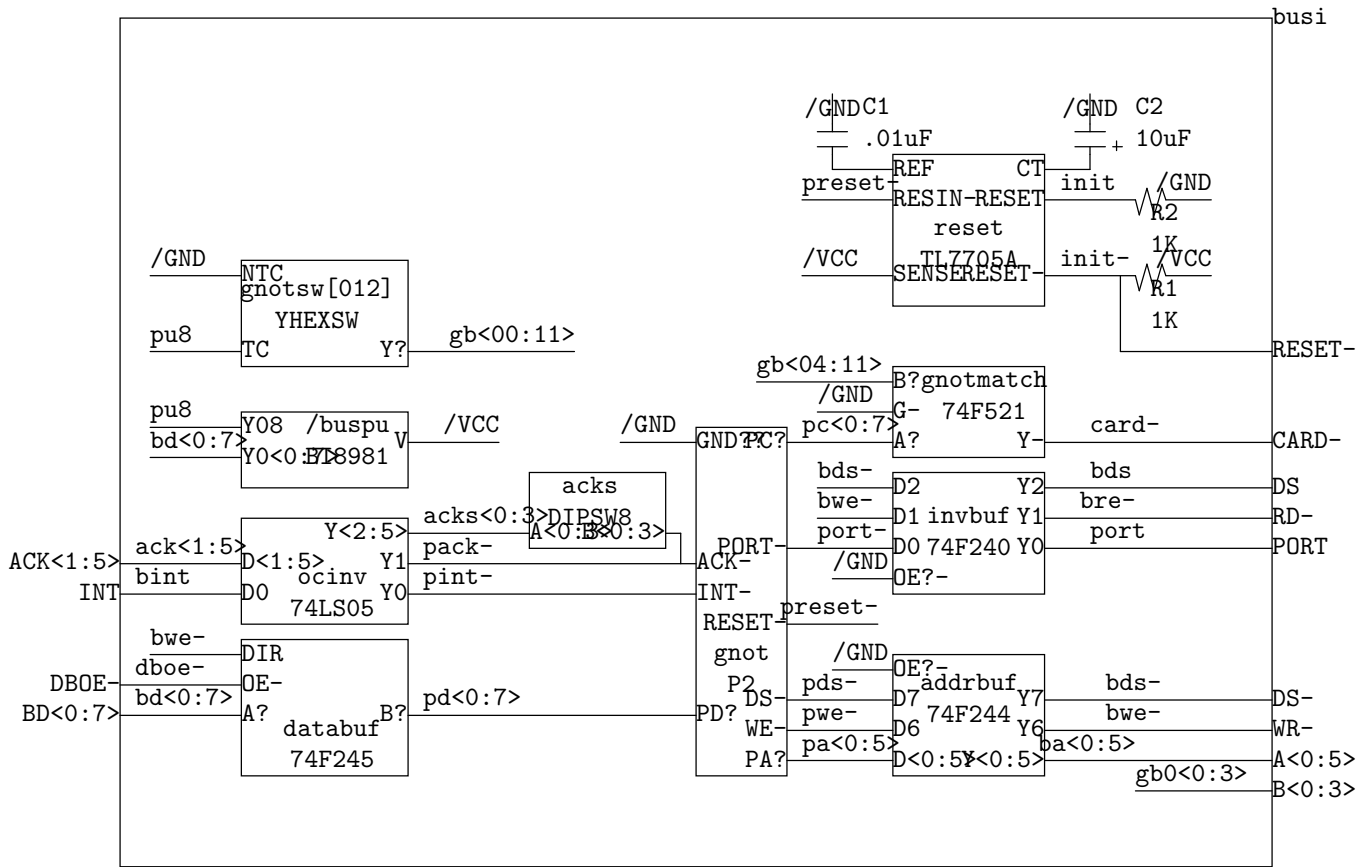

We also needed a miscellaneous I/O card.

- busi Usual gnusic interface
- control The major interconnect macro (note colorburst oscillator)
- generic Gnusic generic (again)
- levelshift SMPTE levelshifters
- smpte Used a SMPTE chip from a magnetic tape manufacturer
- midi MIDI I/O
- midiiio Various bits of MIDI I/O
- mux Strange, a multiplexer?